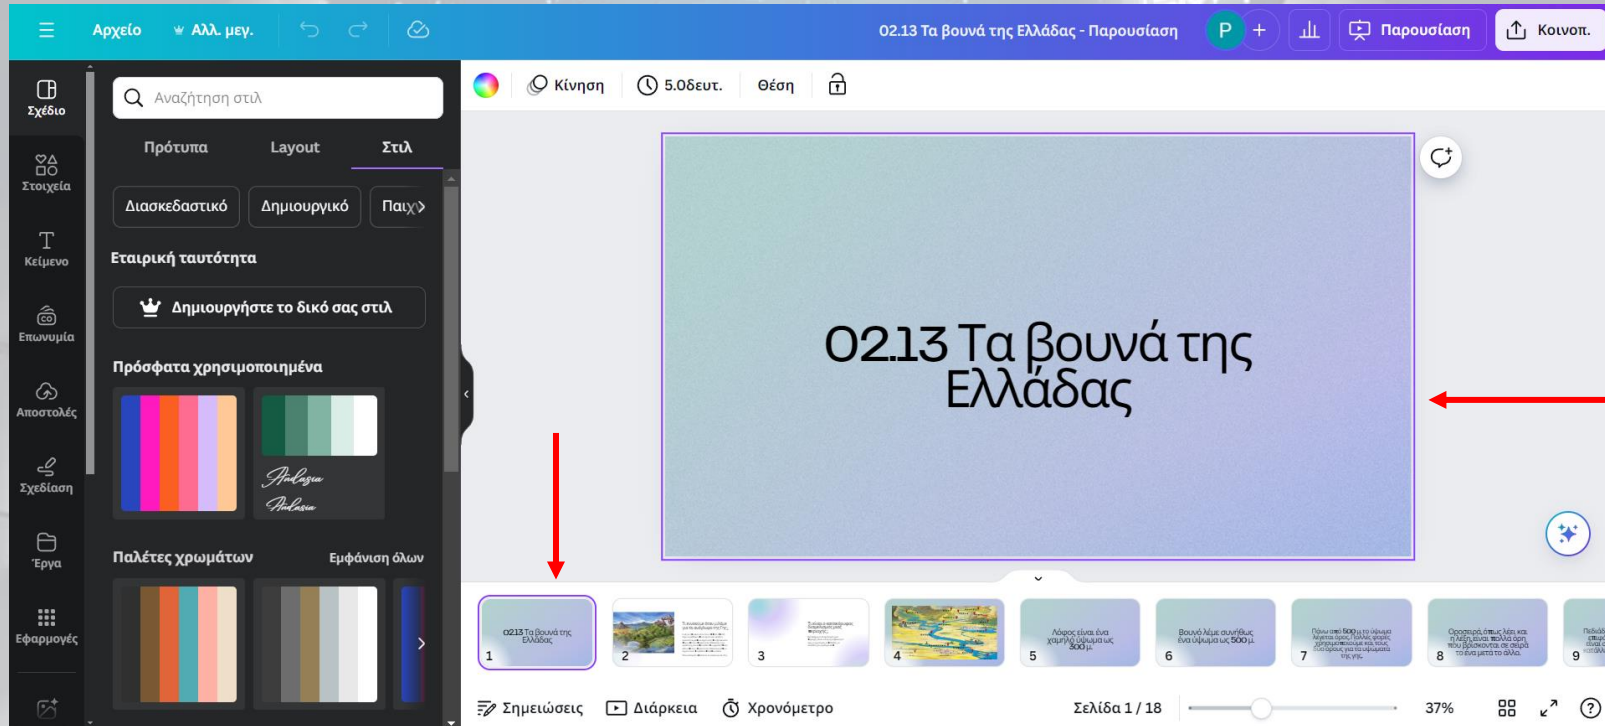

Μετατροπή κειμένου σε παρουσίαση

Η παρουσία μας είναι έτοιμη.

Στο κεντρικό μέρος της οθόνης βλέπουμε την τρέχουσα διαφάνεια.

Από κάτω υπάρχει μια λωρίδα με όλες τις διαφάνειες. Όποια επιλέξουμε, θα εμφανιστεί επάνω.

Μπορούμε να μπούμε σε κάθε διαφάνεια και να αλλάξουμε κείμενο, εικόνες, πρότυπο κ.λπ.