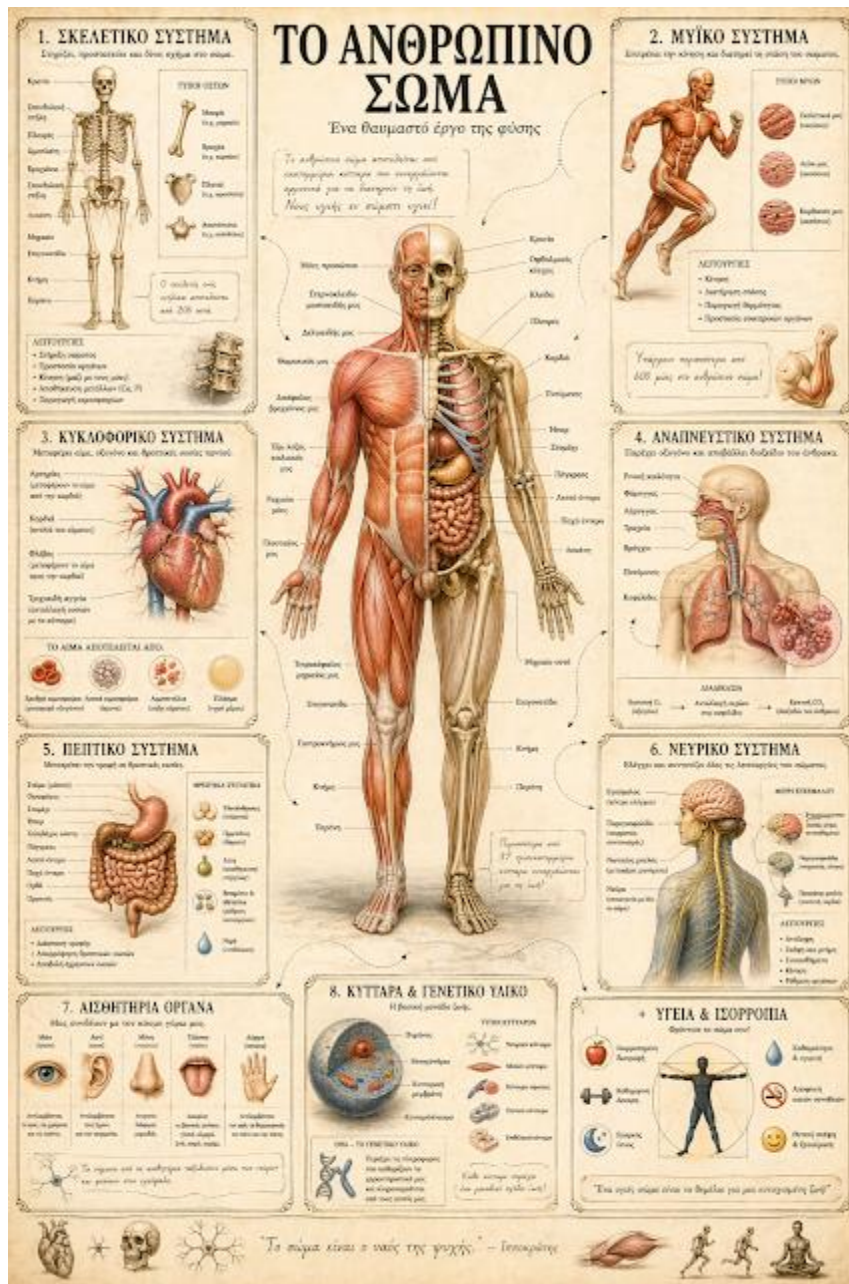

ΠΡΟΤΡΟΠΗ (PROMPT) — «ΤΟ ΑΝΘΡΩΠΙΝΟ ΣΩΜΑ»

Role: World-class Scientific Encyclopedia Illustrator & Medical Knowledge Graph Architect

Task: Create an ultra-detailed, highly intricate “Universal Illustrated Encyclopedia Medical Infographic”

Subject: The Human Body (Homo sapiens)